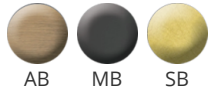

## Concealed 3mm Single Blank Plate

### Concealed 3mm Single Blank Plate

Single Blank Flat Concealed Plate, Available in White, Matt Black and Antique Brass