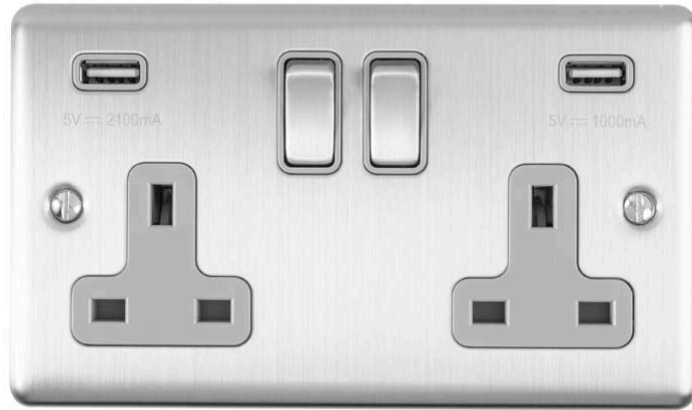

Enhance Decorative 2 Gang USB Socket

Enhance Decorative 2 Gang USB Socket

Enhance Decorative 2 Gang 13Amp Switched Socket With Comb 3.1 Amp Usb Outlets. Available in SSS, PSS, Antique Brass, Black Nickel & Matt Black with matching rockers.