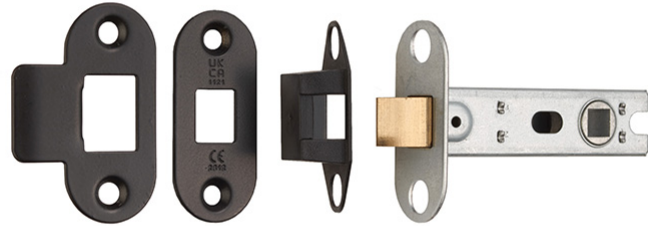

BTL Tubular Mortice Latch

BTL Tubular Mortice Latch

Tubular mortice latch with bolt through facility to accommodate levers on rose fixings. Comes with square forends, strikes and plastic dust box. CE marked and Fire door rated. Comes with a 5 year mechanical guarantee.