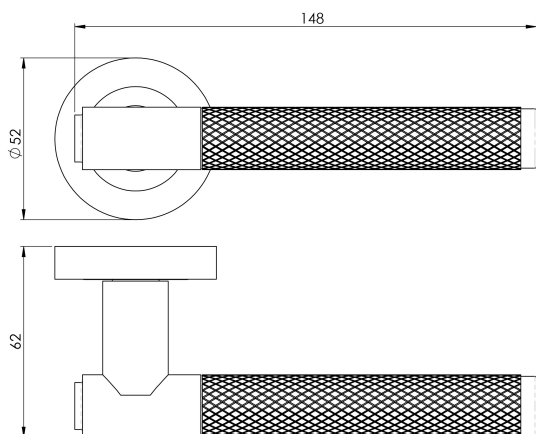

Syntax Lever On round Rose

SX5 Range

- Italian designed and manufactured
- Solid Brass
- Finest Quality Door Hardware
- Accompanied with new ARTS40 Turn & Release
- 25 Year mechanical Guarantee