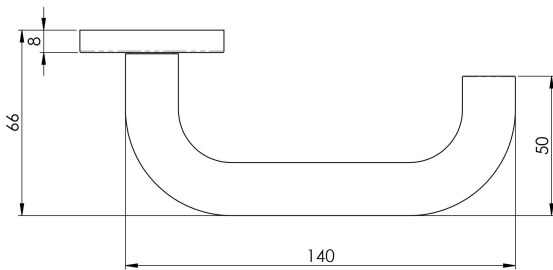

Nera Safety Lever on Sprung Rose Grade 201

CSL1190 Grade 201

Lever on concealed fix press on round rose. Safety Lever, a 19mm round bar return to door lever. Ideal for public/office doors where a more ergonomic operation is a necessary requirement. Part of the Steelworx range in grade 201 Stainless Steel.