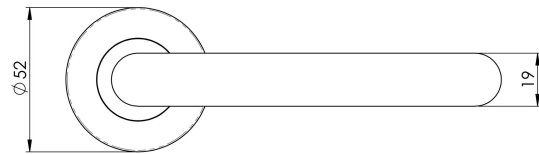

Nera Safety Lever on Sprung Rose Grade 201

CSL1190 Grade 201

Lever on concealed fix press on round rose. Safety Lever, a 19mm round bar return to door lever. Ideal for public/office doors where a more ergonomic operation is a necessary requirement. Part of the Steelworx range in grade 201 Stainless Steel.