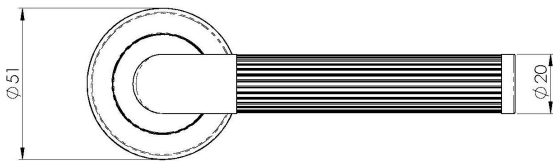

Serozzetta Trend Lines Lever On Round Rose

Serozzetta Trend Lines Lever On Round Rose

Lever on a concealed fix 2 part screw on round rose. This Trend lever is a Lined round bar sectional lever with a mitred corner. A favoured choice within the Serozzetta range, the contemporary design is guaranteed to suit both the home and office environment. The chamfered edge concealed fix rose reflects the attention to detail in this range.