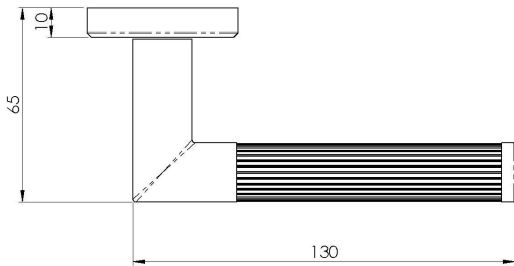

Serozzetta Trend Lines Lever On Round Rose

Serozzetta Trend Lines Lever On Round Rose

Lever on a concealed fix 2 part screw on round rose. This Trend lever is a Lined round bar sectional lever with a mitred corner. A favoured choice within the Serozzetta range, the contemporary design is guaranteed to suit both the home and office environment. The chamfered edge concealed fix rose reflects the attention to detail in this range.