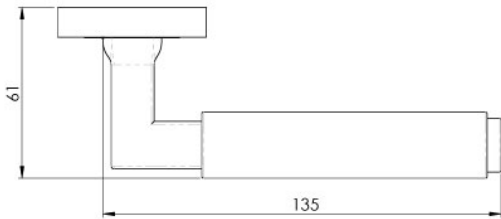

Masano Lever On Round Rose

EUL070 Range

Masano Lever on a concealed fix 2 part screw on round rose. A stylish round bar lever reflecting the attention to detail in this range.. Comes with a 25 year mechanical guarantee and is Fire door rated.