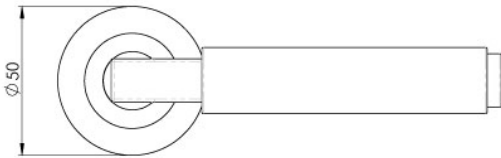

Masano Lever On Round Rose

EUL070 Range

Masano Lever on a concealed fix 2 part screw on round rose. A stylish round bar lever reflecting the attention to detail in this range.. Comes with a 25 year mechanical guarantee and is Fire door rated.