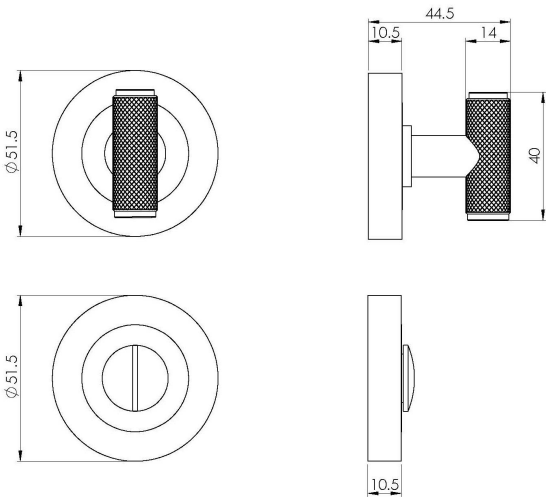

Syntax Turn & Release

Syntax Turn Release

Thumbturn and release on a screw on rose, concealed fix.
 Designed to match the Syntax Lever on rose from the
 Manital collection. Supplied in a T-Bar design with a
 knurled bar, available in SB,MB,CP & SC.