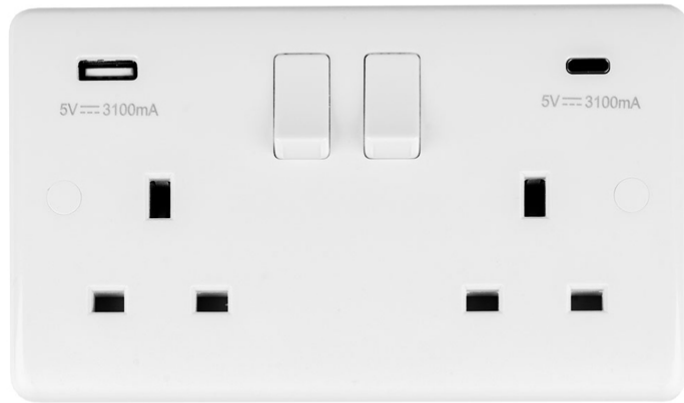

Enhance White Plastic 2 Gang USB C Socket

PL4620C

Enhance White Plastic 2 Gang 13Amp Switched Socket
With 3.1Amp USB Outlet (1x Type A, 1x Type C).