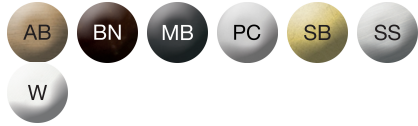

Concealed 3mm 2 Gang USBC Socket

Concealed 3mm 2 Gang USBC Socket

Concealed 3mm 2 Gang 13Amp Switched socket with 3,1Amp USB Outlets (1x Type A, 1x Type C). Available in Antique Brass, Matt Black, Satin Brass & White with Matching Rockers.