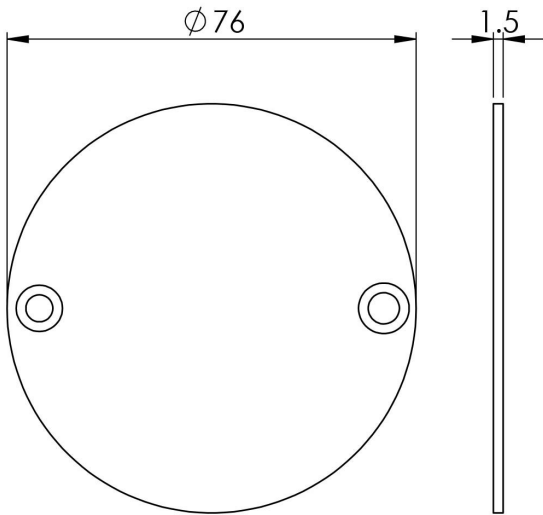

## Disabled Symbols

### Disabled Symbols

Disabled symbol sign. A standard door sign with the denoted image logo displayed on a circular plate with two fixing holes. Available in SSS, BSS & SAA.