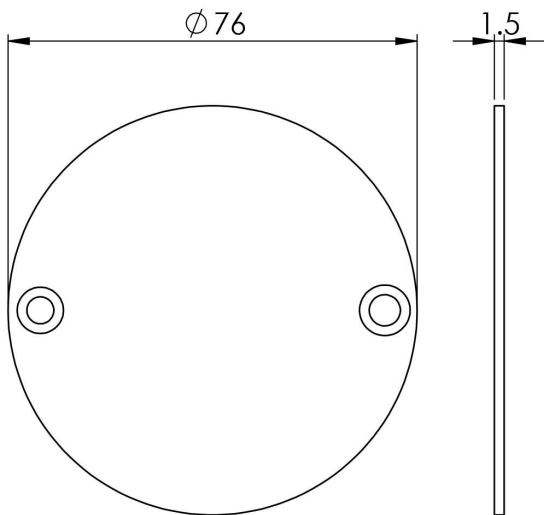

Male Symbols

Male Symbols

Male symbol sign. A standard door sign with the denoted character logo displayed on a circular plate with two fixing holes. Available in SSS, BSS & SAA