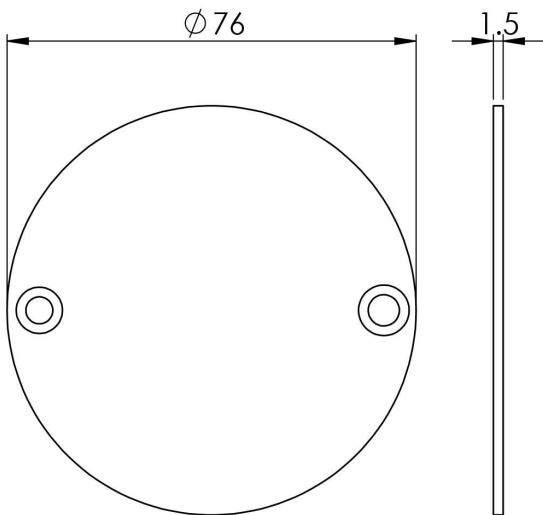

Unisex Symbols

Unisex Symbols

Unisex symbol sign. A standard door sign with the denoted character logo displayed on a circular plate with two fixing holes. Available in SSS, BSS & SAA.