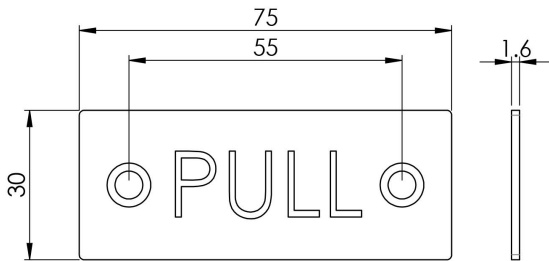

## Push / Pull Symbols

### Push / Pull Symbols

Push / Pull symbol sign. A standard door sign with the denoted text displayed on a rectangular stainless steel plate with two fixing holes. Fire door rated. Suitable for domestic and commercial use.