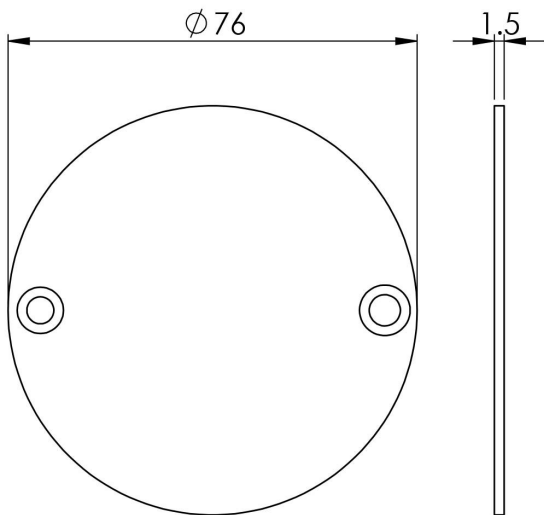

Fire Door Keep Locked Symbols

Fire Door Keep Locked Symbols

Fire door keep locked symbol sign. A standard door sign with the warning text displayed on a circular plate with two fixing holes. Available in SSS, BSS SAA & MB.