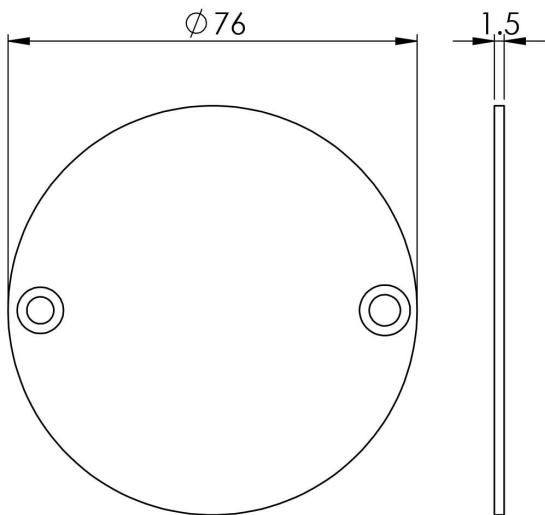

Fire Door Keep Shut Symbols

Fire Door Keep Shut Symbols

Fire door keep shut symbol sign. A standard door sign with the warning text displayed on a circular plate with two fixing holes. Available in SSS, BSS, SAA & MB.