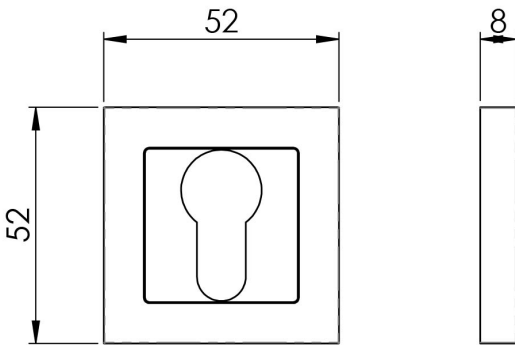

Square Euro Escutcheons

SSE1405

Euro Profile two part concealed fix square escutcheon. Matches all the square themed designer lever handles in the SSL range. Fire door rated. Suitable for domestic and commercial use.