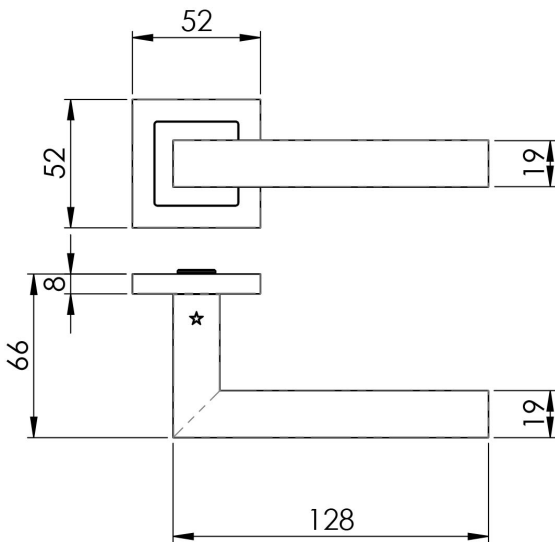

Alvar Designer Lever on Sprung Square Rose

SSL1401

A square cut straight bar lever on a concealed fix square press on rose. An unfussy design which will blend well in a variety of applications. Part of a square themed designer lever collection in the Steelworx range in grade 304 Stainless Steel. Comes with a 10-year mechanical guarantee.