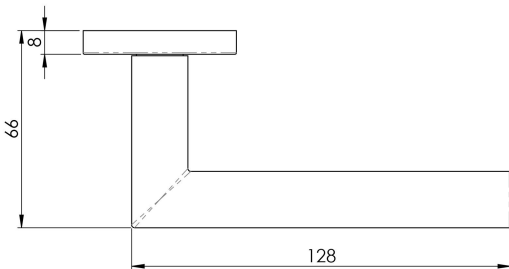

FDP Door Pack FDP1192MB

FDP1192MB

- Suitable for domestic and commercial
- Fire Rated 30/60 minute
- 1x pair of return to door handles
- 1x bolt through 76mm tubular latch
- 3x Grade 13 ball bearing hinges and an intumescent hinge pack
- 10 year mechanical guarantee.