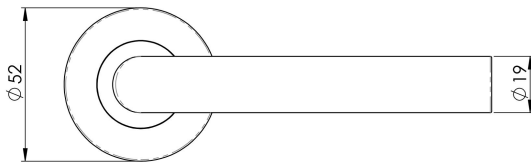

FDP Door Pack FDP1192MB

FDP1192MB

- Suitable for domestic and commercial
- Fire Rated 30/60 minute
- 1x pair of return to door handles
- 1x bolt through 76mm tubular latch
- 3x Grade 13 ball bearing hinges and an intumescent hinge pack
- 10 year mechanical guarantee.