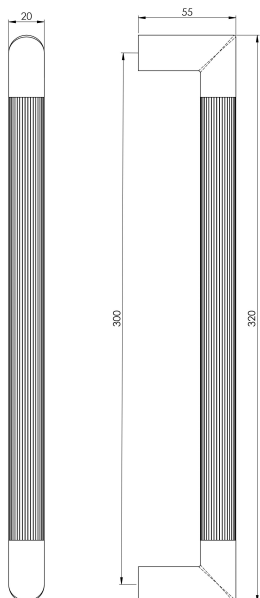

Mitred Lines Pull Handle

PH170B

Part of our lines handle collection, this mitred pull handle is available in three finishes, and each piece is precision engineered to add texture to an iconic industrial design. Works perfectly with various interior designs including Industrial, modern, transitional and contemporary.