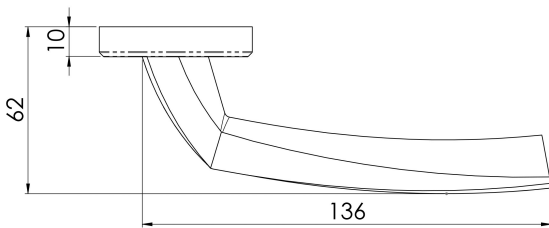

SEROZZETTA SCOPO LEVER ON ROUND ROSE

SZM310

Lever on a concealed fix 2 part screw on round rose. A robust geometric lever on rose. The chamfered edge concealed fix rose reflects the attention to detail in this range. Comes with a 10 year mechanical guarantee.