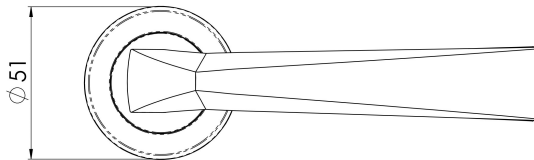

SEROZZETTA SCOPO LEVER ON ROUND ROSE

SZM310

Lever on a concealed fix 2 part screw on round rose. A robust geometric lever on rose. The chamfered edge concealed fix rose reflects the attention to detail in this range. Comes with a 10 year mechanical guarantee.