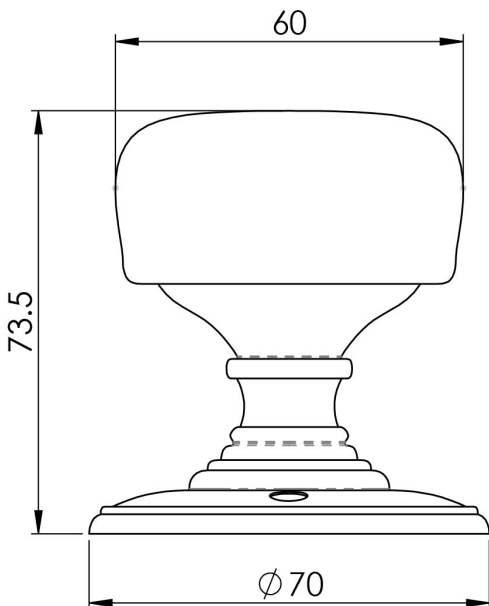

DELAMAIN PORCELAIN KNOB MIDNIGHT CRACKLE

DK34

The Midnight Crackle Porcelain door knob exudes character and warmth. A superb choice for a traditional or old-fashioned home, Featuring an grey-coloured crackle glazed porcelain mushroom-shaped knob on either a chrome or black stem and rose. Pale dark crackle lines adorn the knob giving it an aged appearance and character. Very practical and easy to maintain as well.