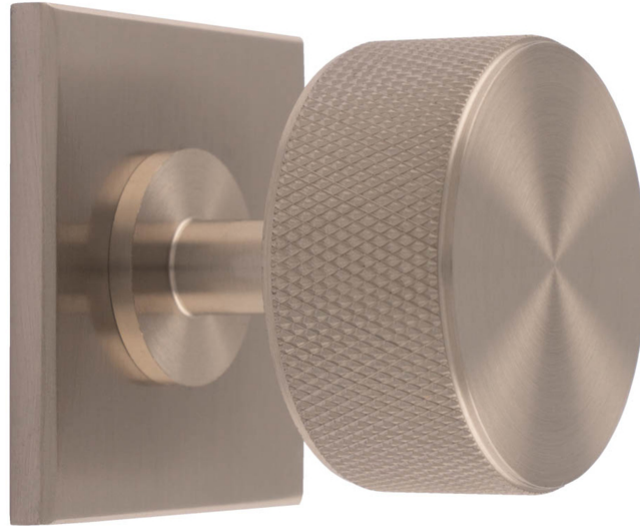

## Knurled Radio Knob on Backplate

### Knurled Radio Knob on Backplate

Concept: Harmonise Knurled Radio Knob on Backplate. Available in two backplate options of 40mm x 40mm, or 76mm x 40mm. These knurled Radio knobs on backplate are available in 5 big trend finishes, manufactured from solid brass, each piece is precision engineered to add texture to an iconic industrial design. Works perfectly with various interior design styles including industrial, modern, transitional, and contemporary.