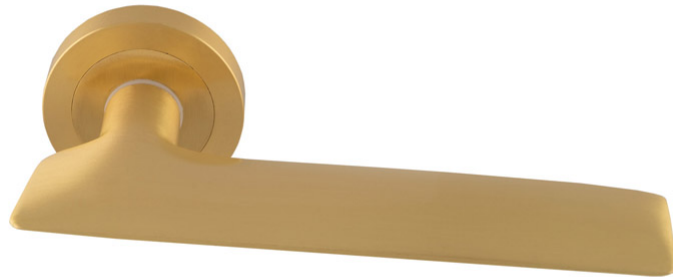

Hygge due Lever on Round Rose

HYD5 Range

Lever on concealed fix, 2 part screw on round rose. An unusual contemporary style designer lever on concealed fix round rose. The minimal thin linear lines blend aesthetics as well as comfort due to its broad handle surface of the lever and its offset angle from the door allowing more than average hand clearance. The name Hygge is Danish for a sense of comfort.