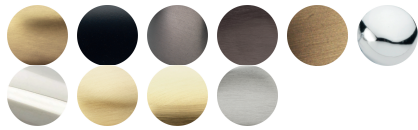

Euro Profile Concealed Fix Escutcheon

AW390-grp

These **Alexander and Wilks** Escutcheons are exquisitely crafted **solid brass** escutcheons in Euro and **standard lock** profiles to be used with Euro and standard UK locks.

They have a **modern circular shape**, with concealed fixings for a clean, **high-end finishing** touch on door fronts. Available in warm and tactile antique brass, classic Italian brass, a fresh and on-trend satin brass which is available with or without a PVD coating, modern stainless dark bronze which is also available with or without a PVD coating, or a fresh and contemporary stainless PVD polished nickel.