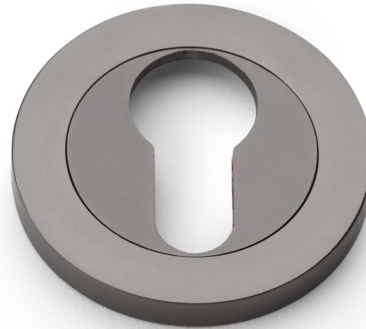

Euro Profile Concealed Fix Escutcheon

AW390-grp

These **Alexander and Wilks** Escutcheons are exquisitely crafted **solid brass** escutcheons in Euro and **standard lock** profiles to be used with Euro and standard UK locks.

They have a **modern circular shape**, with concealed fixings for a clean, **high-end finishing** touch on door fronts. Available in warm and tactile antique brass, classic Italian brass, a fresh and on-trend satin brass which is available with or without a PVD coating, modern stainless dark bronze which is also available with or without a PVD coating, or a fresh and contemporary stainless PVD polished nickel.