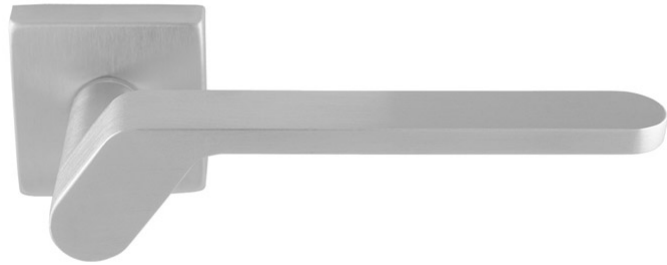

Pendio Lever On Concealed Fix Push-On Square Rose

EUL130 Range

Ultra modern design and looks make this stand out from the crowd. The lever sits on a square concealed fix 2 part push-on rose. The lever is slightly angled away from the stem and elevated which gives it a comfortable grip and excellent torque to operate easily. Comes with a 10 year mechanical guarantee.