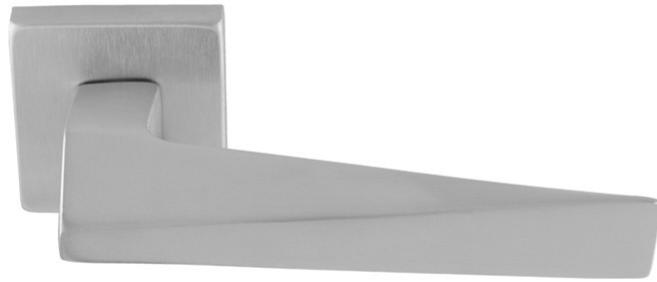

Bordo Lever On Concealed Fix Push-On Square Rose

EUL140 Range

Lever on a concealed fix 2 push-on square rose. This handle has an angular lever that tapers toward the end for a sharp and sleek appearance that complements the sleek square rose that has concealed fixings. Supplied with a 10 Year mechanical Guarantee. .