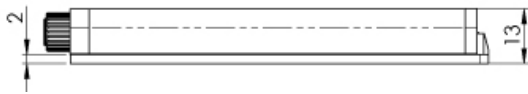

## FTD Push to Open latch

FTD870SV

Single push to open latch. Built-in spring-loaded plunger. Press the door to latch or unlatch. Create a clean sleek look, using a magnetic force to secure close point.