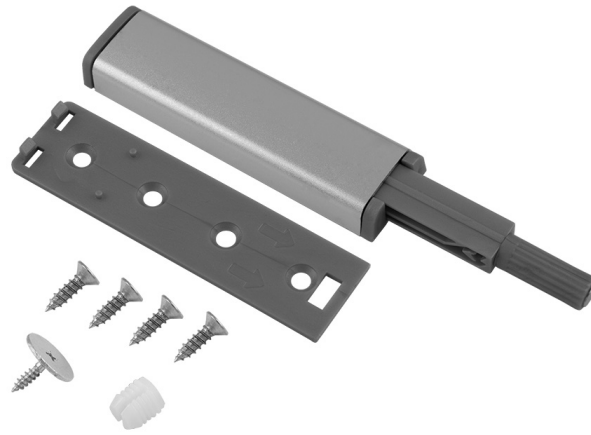

## FTD Push to Open latch

FTD870SV

Single push to open latch. Built-in spring-loaded plunger. Press the door to latch or unlatch. Create a clean sleek look, using a magnetic force to secure close point.