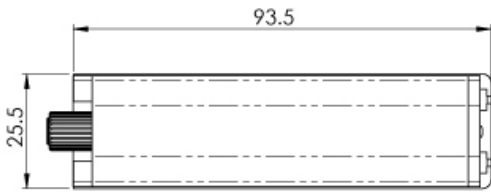

## FTD Push to Open latch

FTD870SV

Single push to open latch. Built-in spring-loaded plunger. Press the door to latch or unlatch. Create a clean sleek look, using a magnetic force to secure close point.