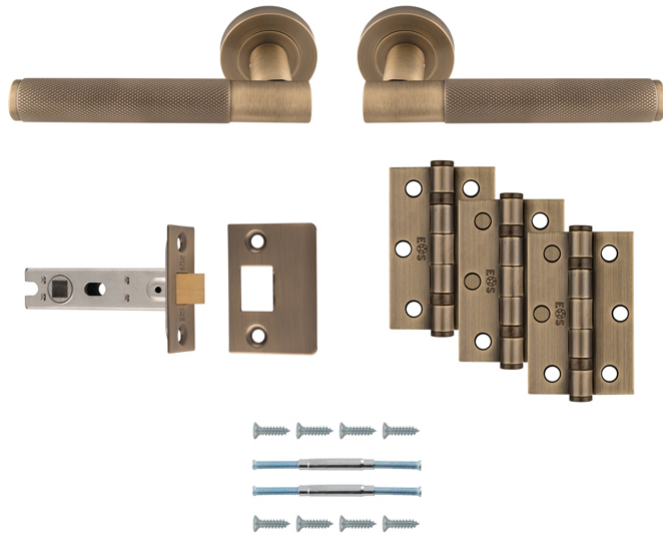

Lagos Latch Pack - Ultimate Door Pack

Lagos Latch Pack - Ultimate Door Pack

Pack includes a pair of handles, a bolt through 76mm tubular latch and pair and half of hinges. Lagos knurled lever on concealed fix screw on rose.