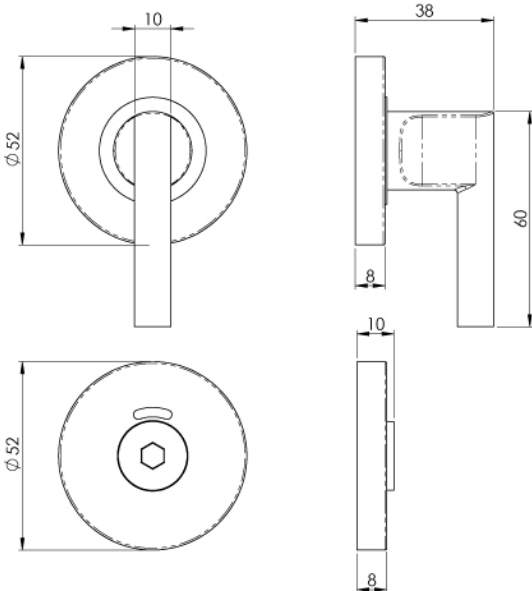

CST Disabled Thumbturn & Hex Release

CST1025H-SSS

- Requirement under the current Guidelines from the department of Education
- Provides a stronger emergency release using the 5mm angle Key - As supplied
- Supplied with both Bolt through / Woodscrew fixings
- 5mm spindle to suit majority of UK bathroom locks/deadbolts
- Supplied with both Indicator / Non indicator options

Meets the dimensional requirements of BS8300

EUROSPEC products by **CARLISLE BRASS**

- +44 1228 511030
- Carlisle Brass Ltd, Parkhouse Road, Carlisle, CA3 0JU
- enquiries@carlislebrass.com
- www.carlislebrass.com