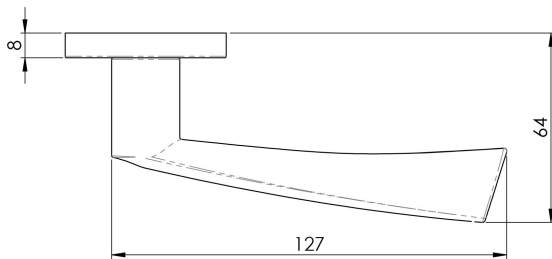

## Designer Lever on Sprung Rose

CSL1121

Lever on concealed fix press on round rose. The lever has a flat wide top twisting slightly downward and with its ergonomic shape makes for a comfortable handle to operate. Part of the Steelworx Grade 304 stainless steel range. Comes with a 10 year mechanical guarantee and is Fire door rated.