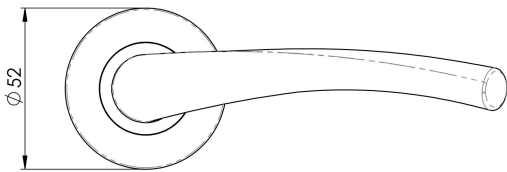

## Designer Lever on Sprung Rose

CSL1121

Lever on concealed fix press on round rose. The lever has a flat wide top twisting slightly downward and with its ergonomic shape makes for a comfortable handle to operate. Part of the Steelworx Grade 304 stainless steel range. Comes with a 10 year mechanical guarantee and is Fire door rated.