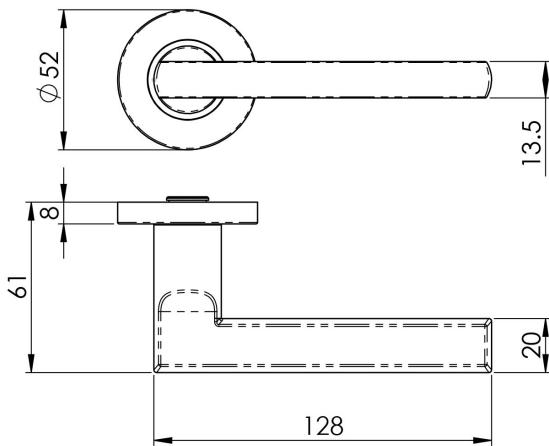

Carlton Lever on Sprung Rose

CSL1134

Lever on concealed fix press on round rose. A straight smooth round bar lever on rose. Part of the Steelworx Grade 304 stainless steel range. Comes with a 10 year mechanical guarantee and is Fire door rated.