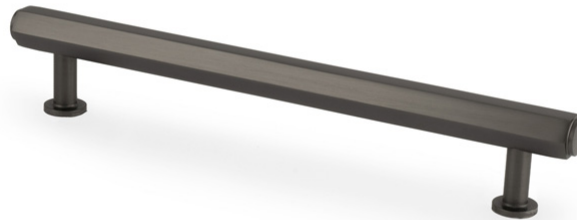

Vesper Hex T-Bar Cabinet Pull

AW830

T Pull Handle in different bar diameters and lengths. A hex bar sitting atop two inset pedestal stems. A sturdy hexagonal design making it suitable for many different environments, especially where a strong, hardwearing pull handle is required. Suitable for all domestic, commercial and industrial use.