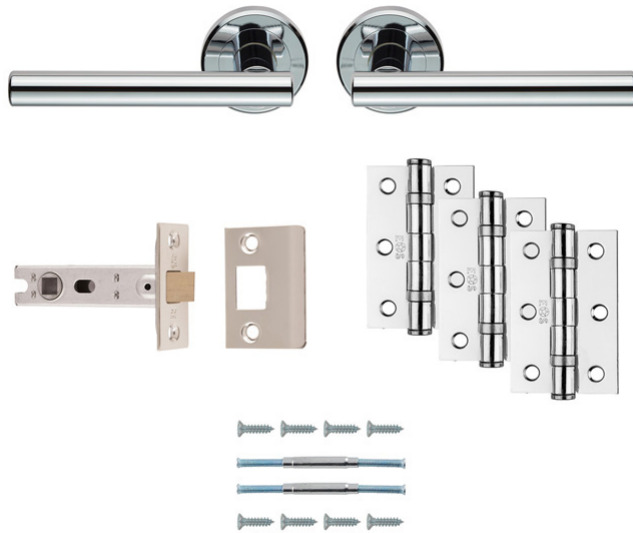

Faro Latch Pack - Ultimate Door Pack

UDP011/INTB

Pack includes a pair of handles, a bolt through 76mm tubular latch and a pair and a half of hinges.