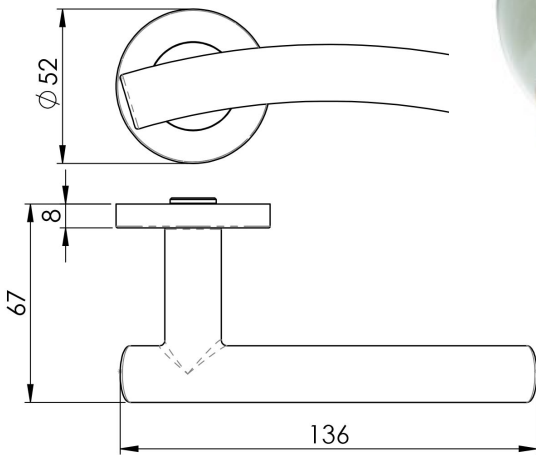

## Curved Lever on Sprung Rose Grade 201

CSL1193/201

Lever on concealed fix press on round rose, Curved round bar lever (19mm) with a slightly higher than standard arch making it very ergonomic. Part of the Steelworx range in Stainless Steel. Comes with a 10 year mechanical guarantee and is Fire Door Rated. Suitable for domestic and commercial use.